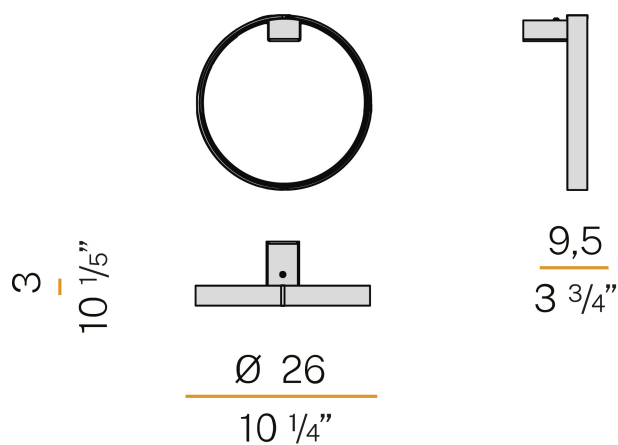

PANZERI

Zero Round

220-240V AC ON-OFF
A03317.025.0401

Data sheet

CODE	A03317.025.0401
SYSTEM POWER CONSUMPTION	13W
EFFICACY	61.23lm/W
LIGHT SOURCE	LED
LIGHT SOURCE LIFETIME	L70 (B50) 60.000h
COLOUR TEMPERATURE	3000K Ra>90
LIGHT DISTRIBUTION	diffused
POWER SUPPLY	220-240V AC
FREQUENCY	50/60Hz
ELECTRICAL CONFIGURATION	ON-OFF
DRIVER	integrated included
NOMINAL LUMINOUS FLUX	1024lm
LUMEN OUTPUT	796lm
EFFICIENCY	77.7%
WEIGHT	0,62 Kg
PROTECTION DEGREE	IP40
COLOUR TOLLERANCES	SDCM 3
PACKING DIMENSIONS (CM)	20,0 x 31,0 x 31,0

Wall lighting fixture for interiors, with direct and indirect light emission.
Pickled sheet metal wall bracket in polyacrylic paint.
Pickled sheet metal wall plate in polyacrylic paint.
Bended extruded aluminium structure in white, black, bronze, mat brass or titanium polyacrylic paint.
Extruded polycarbonate diffuser with opaline finish.

Technical drawing

Polar diagram